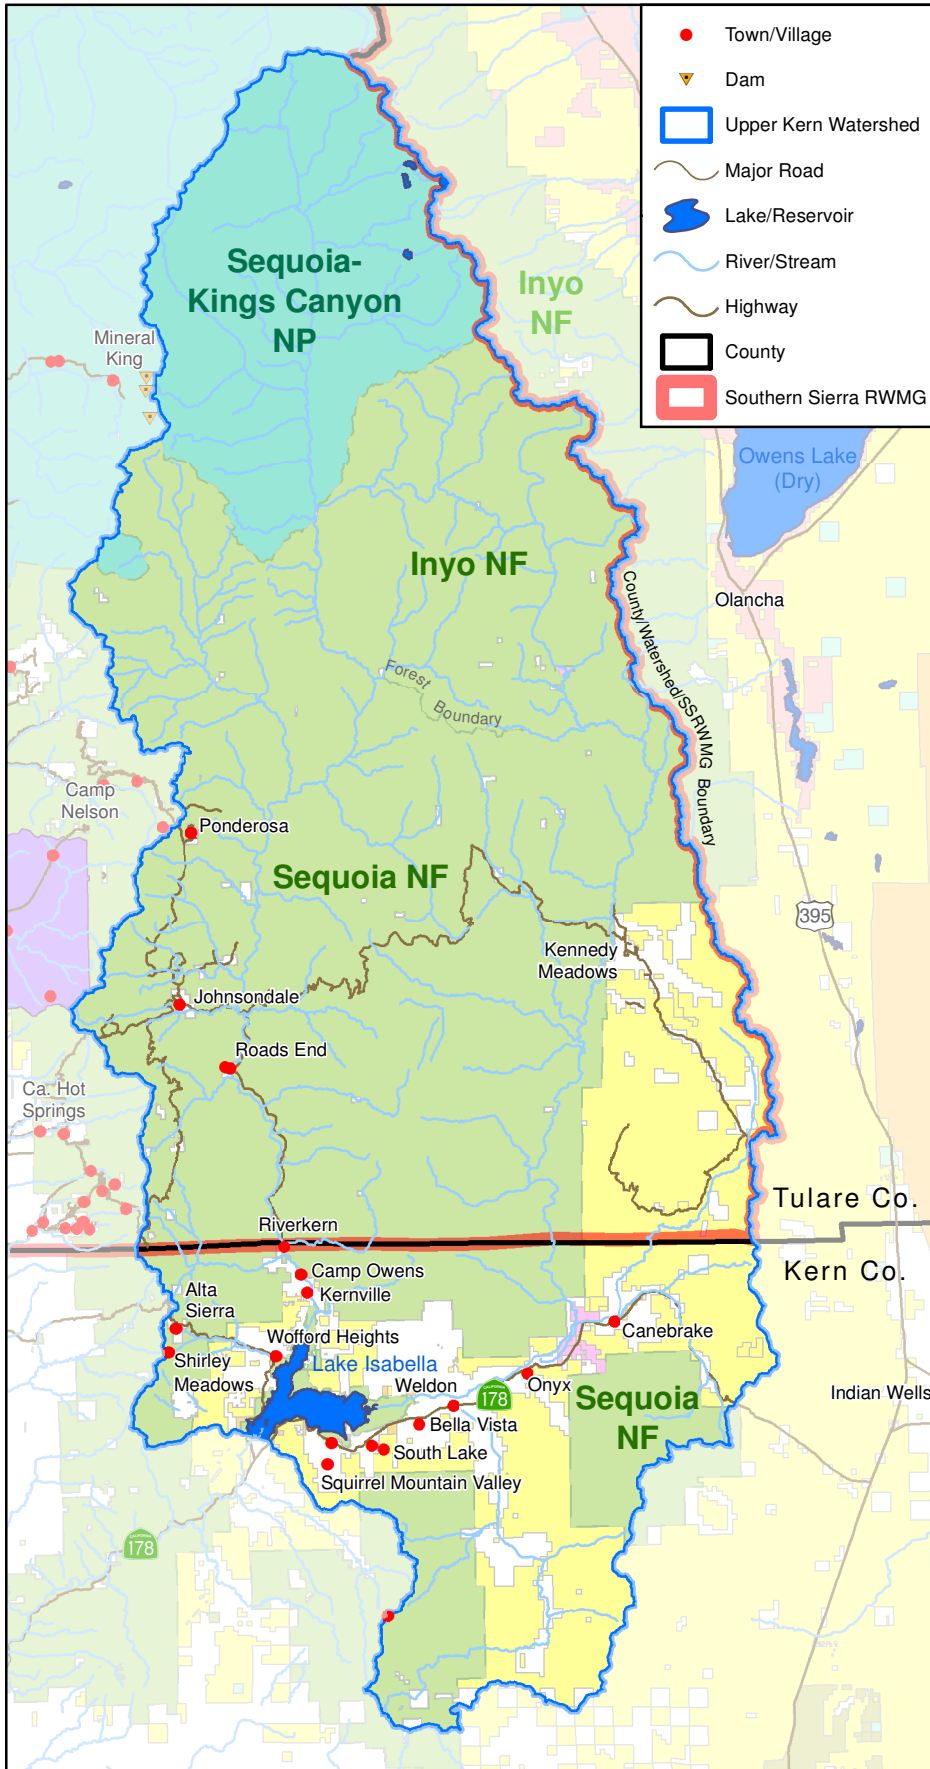

Southern Sierra Regional Water Management Group

Upper Kern Watershed Map

- Town/Village
- ▼ Dam
- Upper Kern Watershed
- Major Road
- Lake/Reservoir
- River/Stream
- Highway
- County
- Southern Sierra RWMG